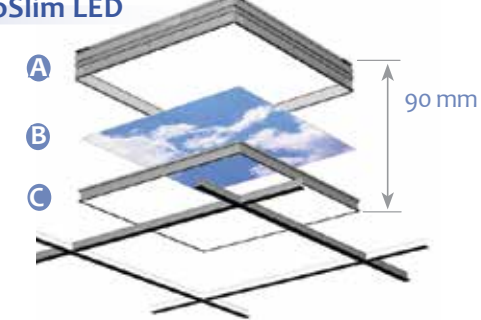

EcoSlim LED

The Sky Factory SkyCeiling provides us with sunshine 24 hours a day, 365 days a year!

Jim Shroeder, Director of Architectural Services
Mercy Medical Center, Dubuque, Iowa

Luminous SkyCeiling Shapes

Luminous SkyCeilings come in virtually all shapes and sizes, and can be manufactured to designers' custom specifications.