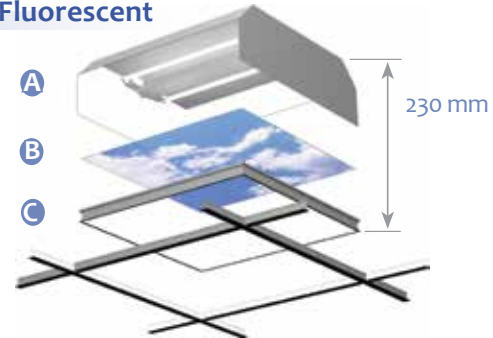

T5 Fluorescent